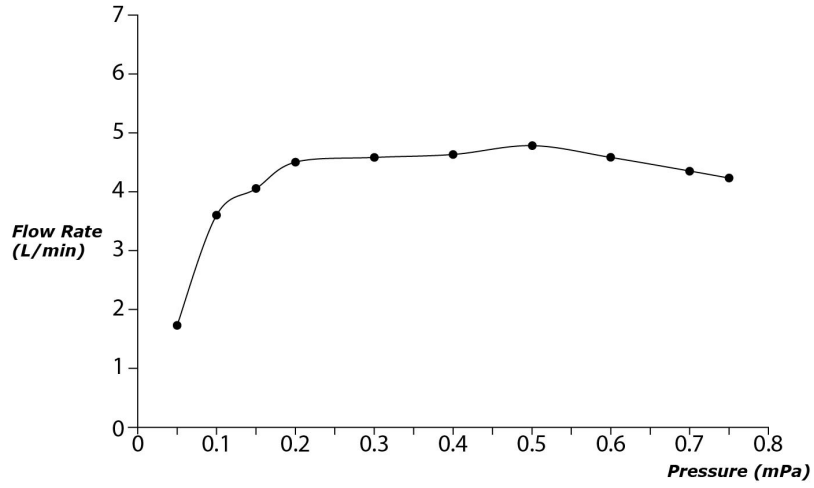

Flow Rate

TLG07304V_V1

Please consult, TOTO representative for more details.

All rights reserved by TOTO including but not limited to Improve & Change of Product Design, Specs or Availability at any time without prior notice.