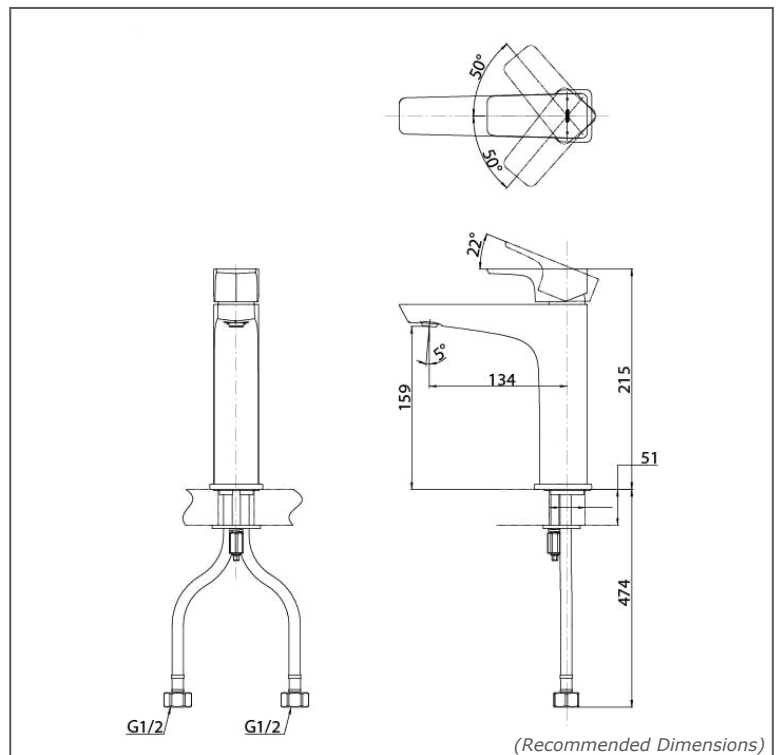

## FEATURES

- A beauty of traditional craft in characteristic sculptural form
- V-shaped edge extends up to the end of the spout generate multi sided reflections
- Easy Installation and Usage
- Long lasting, COMFORT GLIDE mechanism for a smooth operation

## SPECIFICATIONS

- Finish : Chrome
- Material : Brass
- Water Pressure : 0.25MPa~0.75MPa

## PARTS DESCRIPTION

- TLG07304B : Single Lever Washbasin Faucet (w/o Pop-up Waste) (Semi-tall)

TLG07304B

Please consult, TOTO representative for more details.

All rights reserved by TOTO including but not limited to Improve & Change of Product Design, Specs or Availability at any time without prior notice.